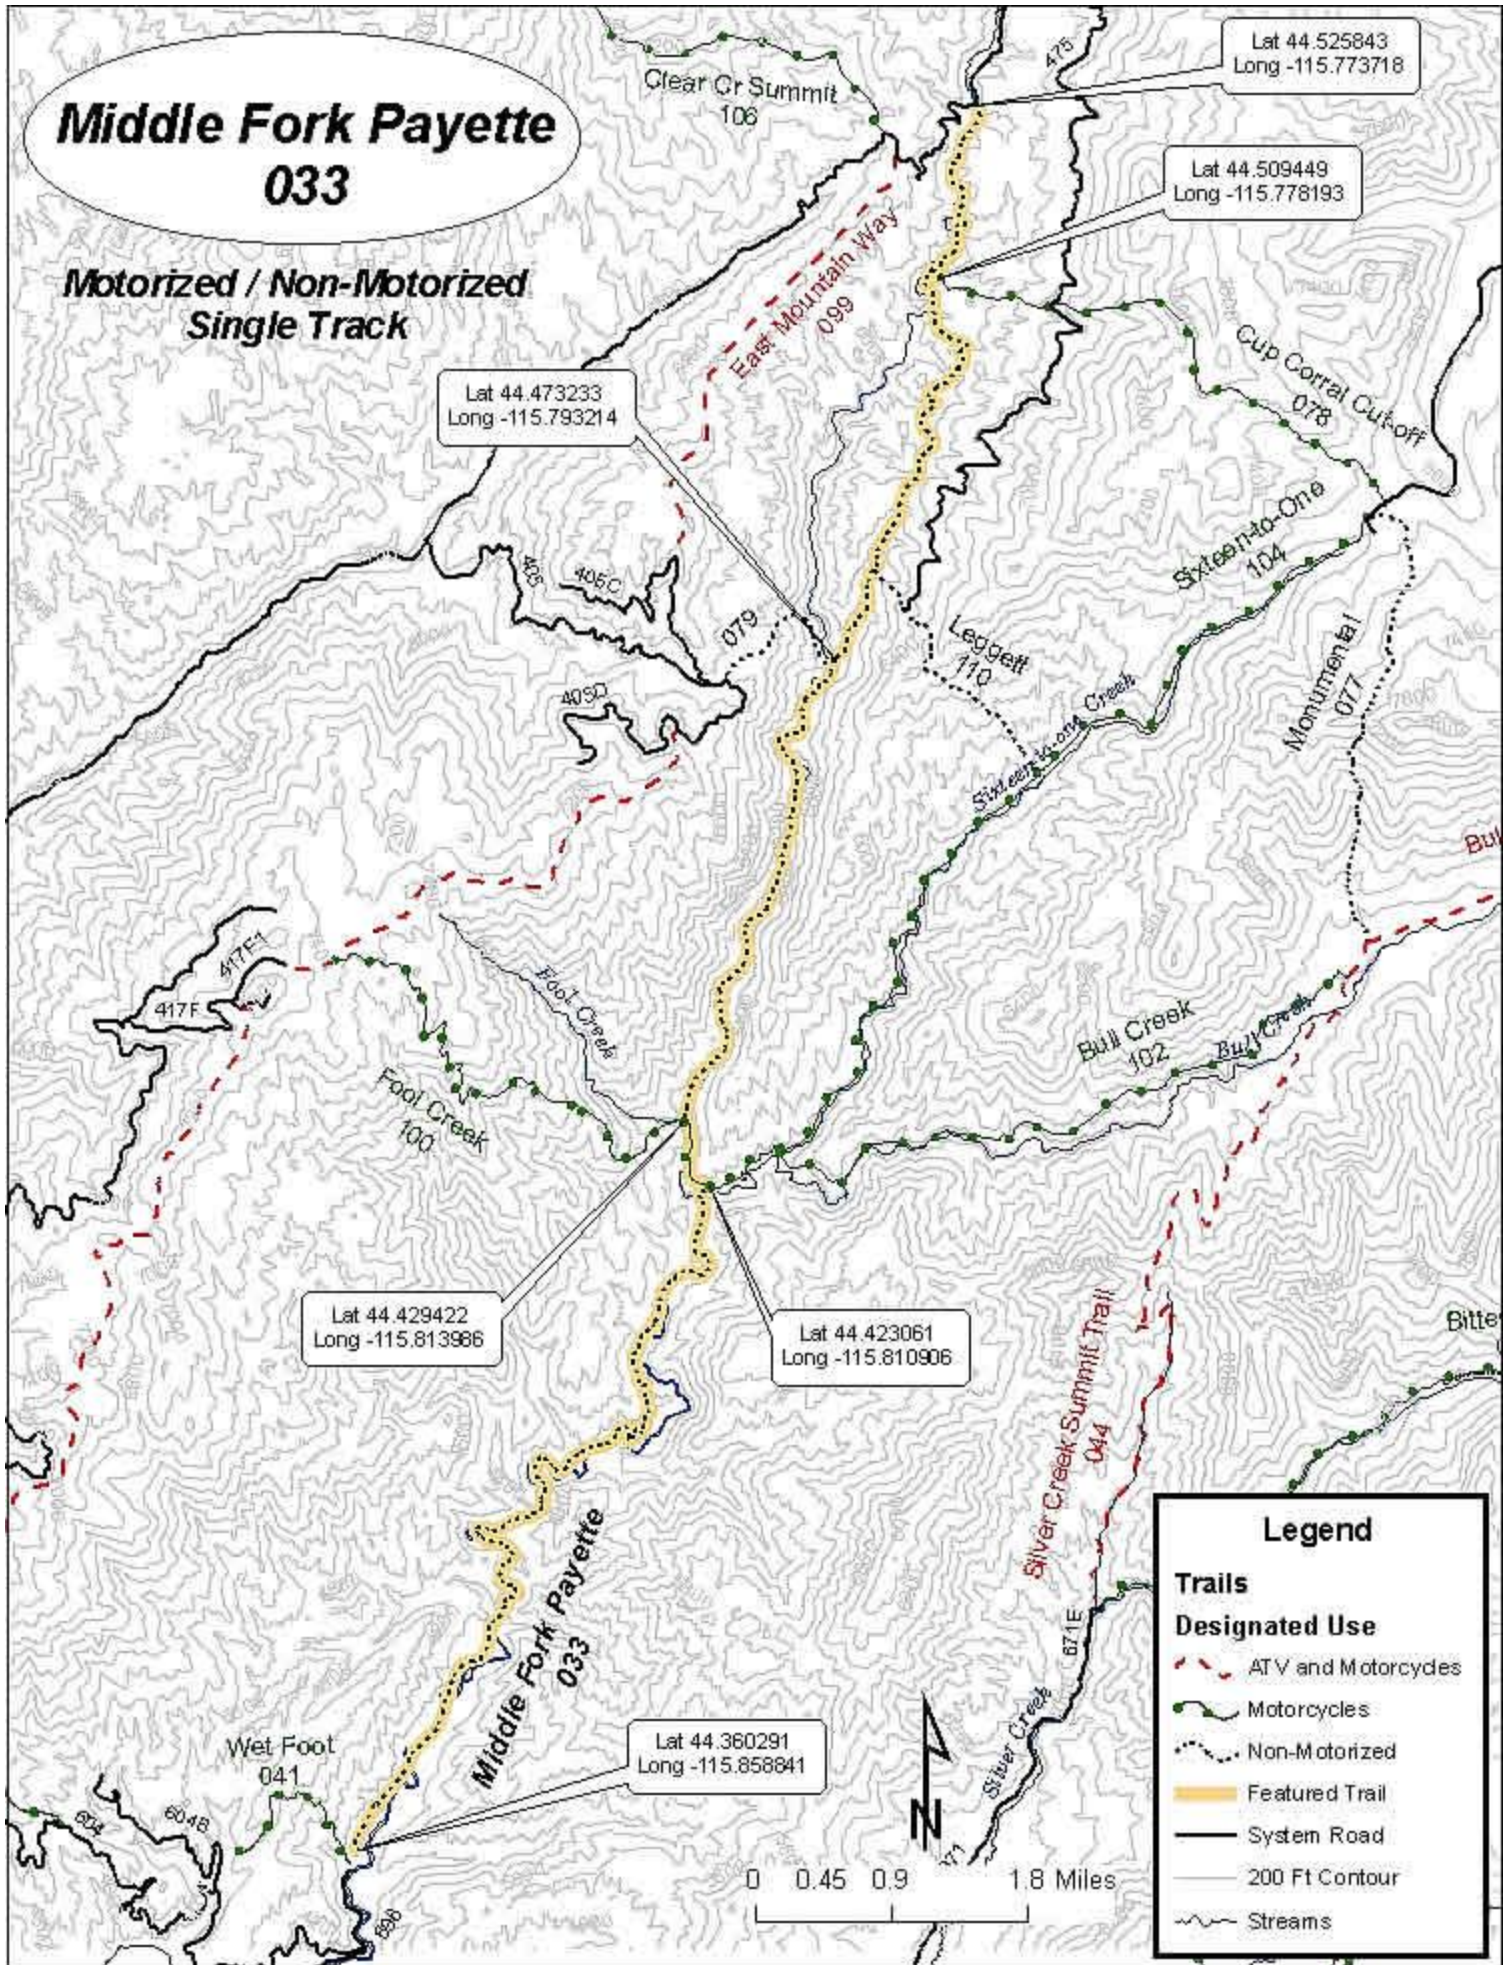

Middle Fork Payette 033

Motorized / Non-Motorized
Single Track

Lat 44.525843
Long -115.773718

Lat 44.509449
Long -115.778193

Lat 44.473233
Long -115.793214

Lat 44.429422
Long -115.813986

Lat 44.423061
Long -115.810906

Lat 44.360291
Long -115.858841

Legend

- Trails**
- Designated Use**
- ATV and Motorcycles
 - Motorcycles
 - Non-Motorized
 - Featured Trail
 - System Road
 - 200 Ft Contour
 - Streams

0 0.45 0.9 1.8 Miles