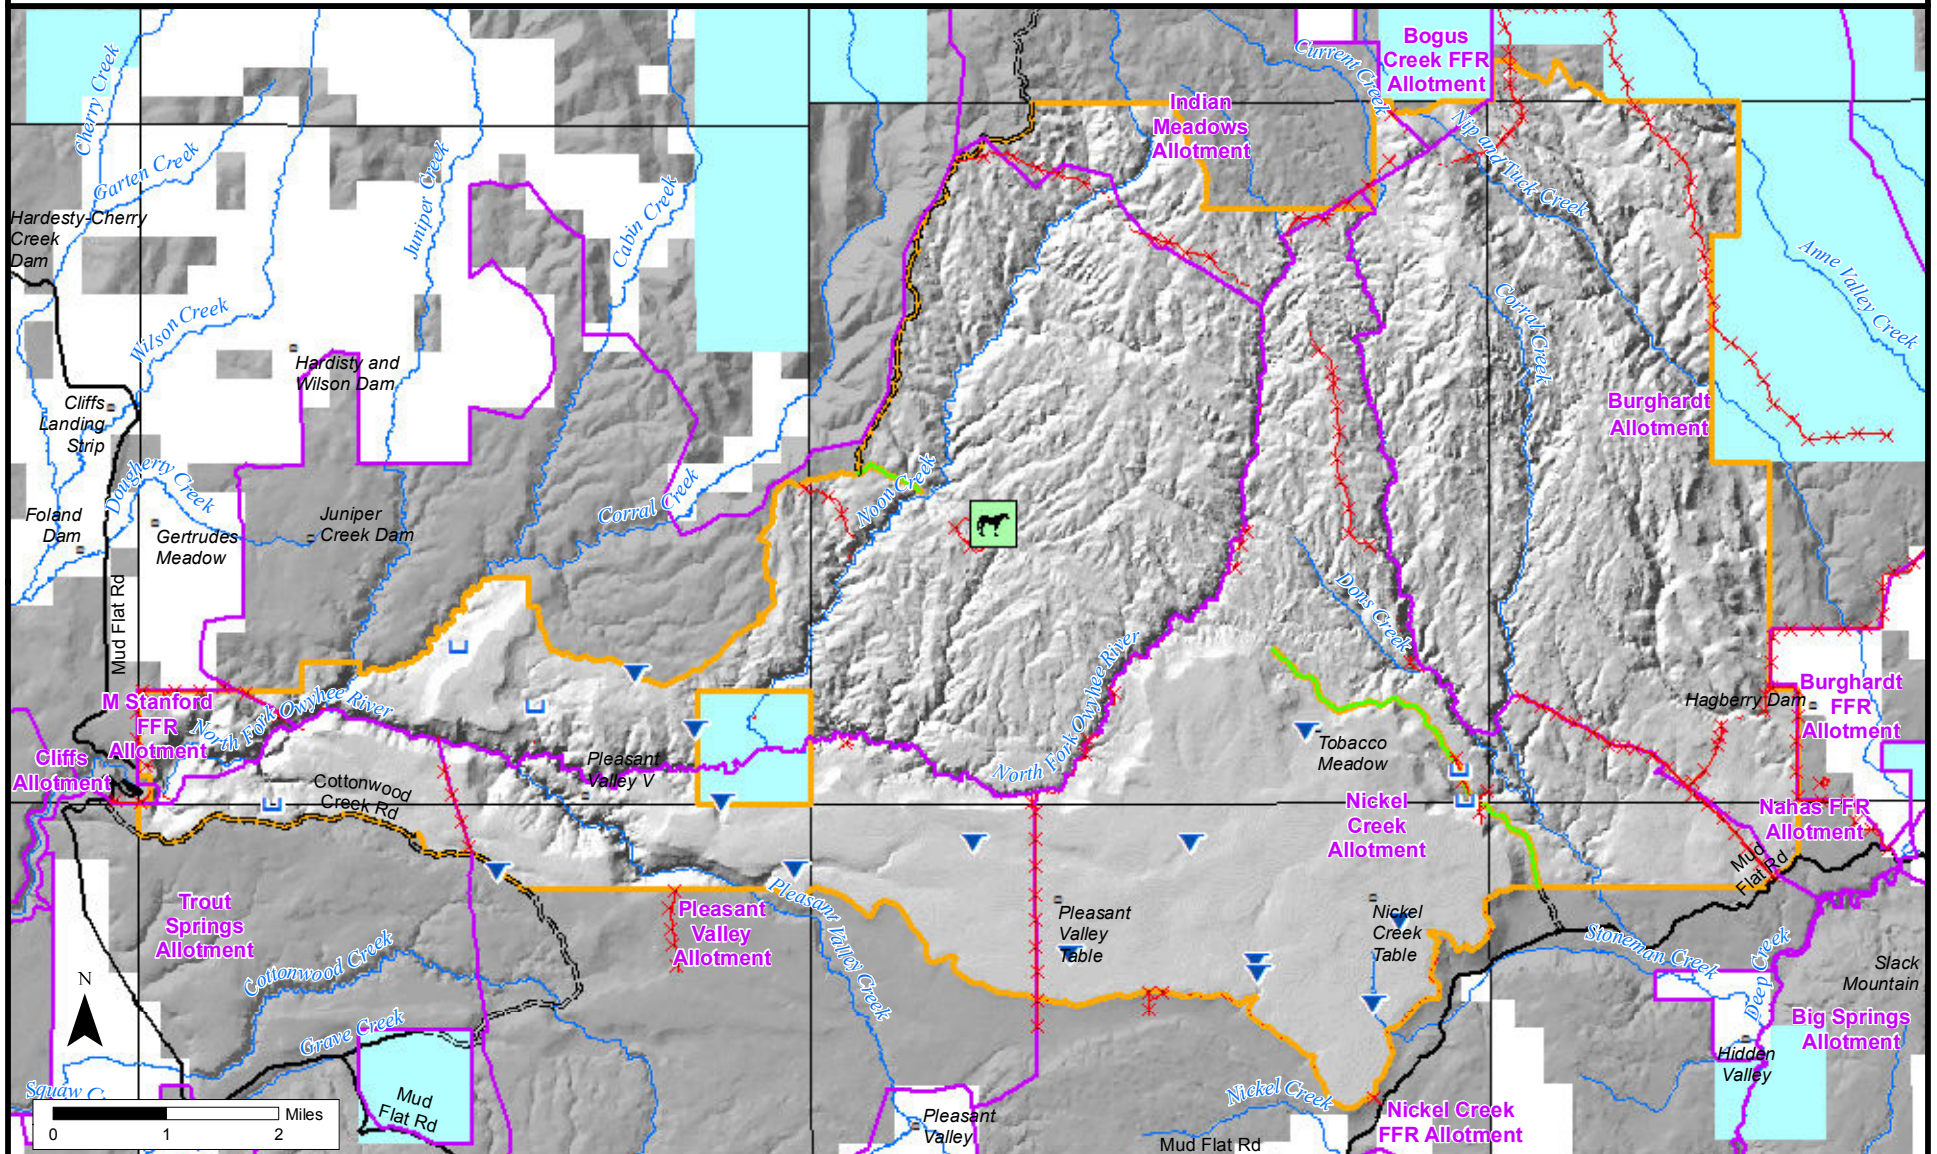

North Fork Owyhee Wilderness Range Allotments and Improvements

U.S. Department of the Interior
Bureau of Land Management, Idaho
Boise District

Map Date: 11/1/2012

No warranty is made by the Bureau of Land Management. The accuracy, reliability, or completeness of these data for individual use or aggregate use with other data is not guaranteed.