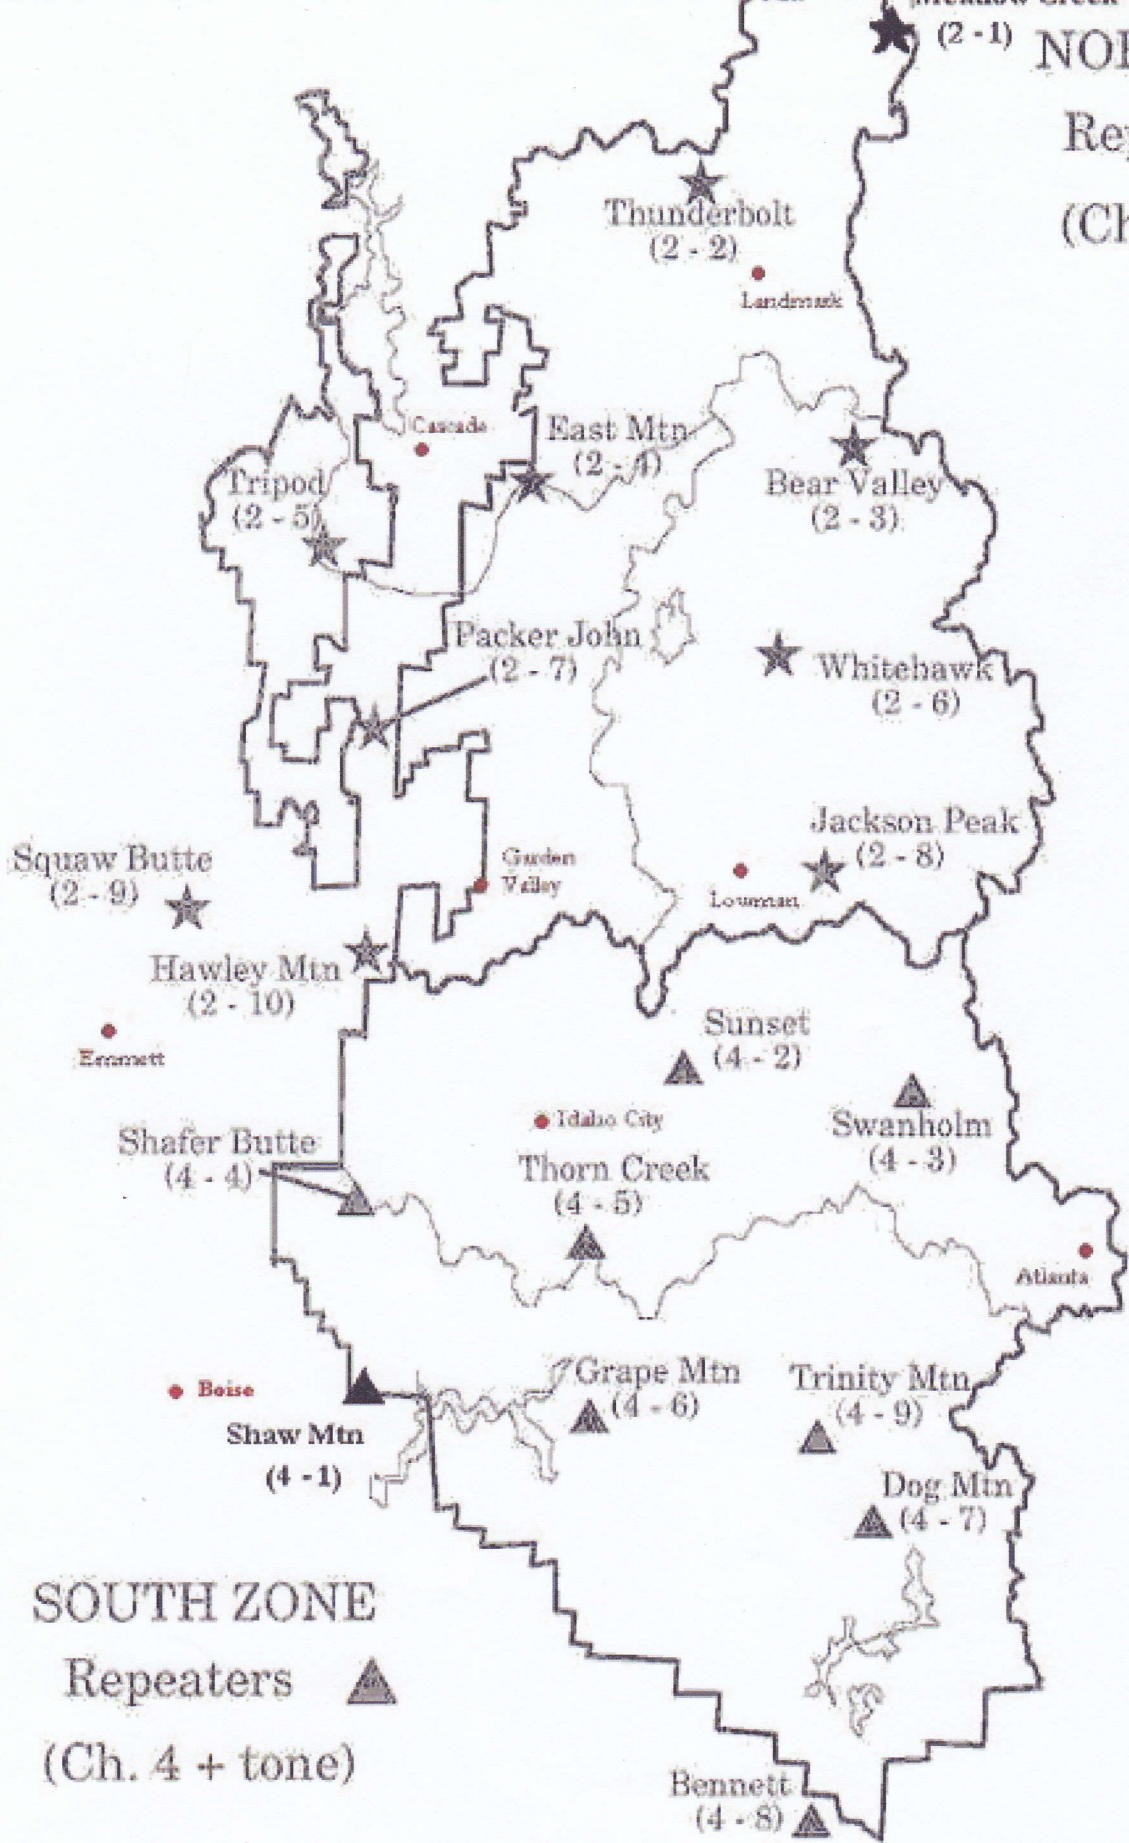

(2-1) NORTH ZONE

Repeaters ★

(Ch. 2 + tone)

SOUTH ZONE

Repeaters ▲

(Ch. 4 + tone)

Mountain Home

SBBCH RADIO CHANNELS

CHANNEL	NAME	OWNER	FREQUENCY
1	ST. COMM	IDAHO EMS	N/A
2	ST. COMM	IDAHO EMS	N/A
3	RADIO-RADIO	PUBLIC	N/A
4	RADIO-RADIO	PUBLIC	N/A
5	RADIO-RADIO	PUBLIC	N/A
6	RADIO-RADIO	PUBLIC	N/A
7	BEAR VALLEY	PNF/NORTH NET REPEATERS	131.8
8	TRIPOD	PNF/NORTH NET REPEATERS	146.2
9	WHITEHAWK	PNF/NORTH NET REPEATERS	156.7
10	SQUAW BUTTE	PNF/NORTH NET REPEATERS	179.9
11	SHAFFER	PNF/SOUTH NET REPEATERS	136.5
12	THORN CREEK	PNF/ SOUTH NET REPEATERS	146.2
13	INDIAN MTN	PNF/WEST NET REPEATERS	136.5
14	SMITH MTN	PNF/WEST NET REPEATERS	131.8
15	STECK PARK	PNF/WEST NET REPEATERS	103.5
16	STURGILL	PNF/WEST NET REPEATERS	123