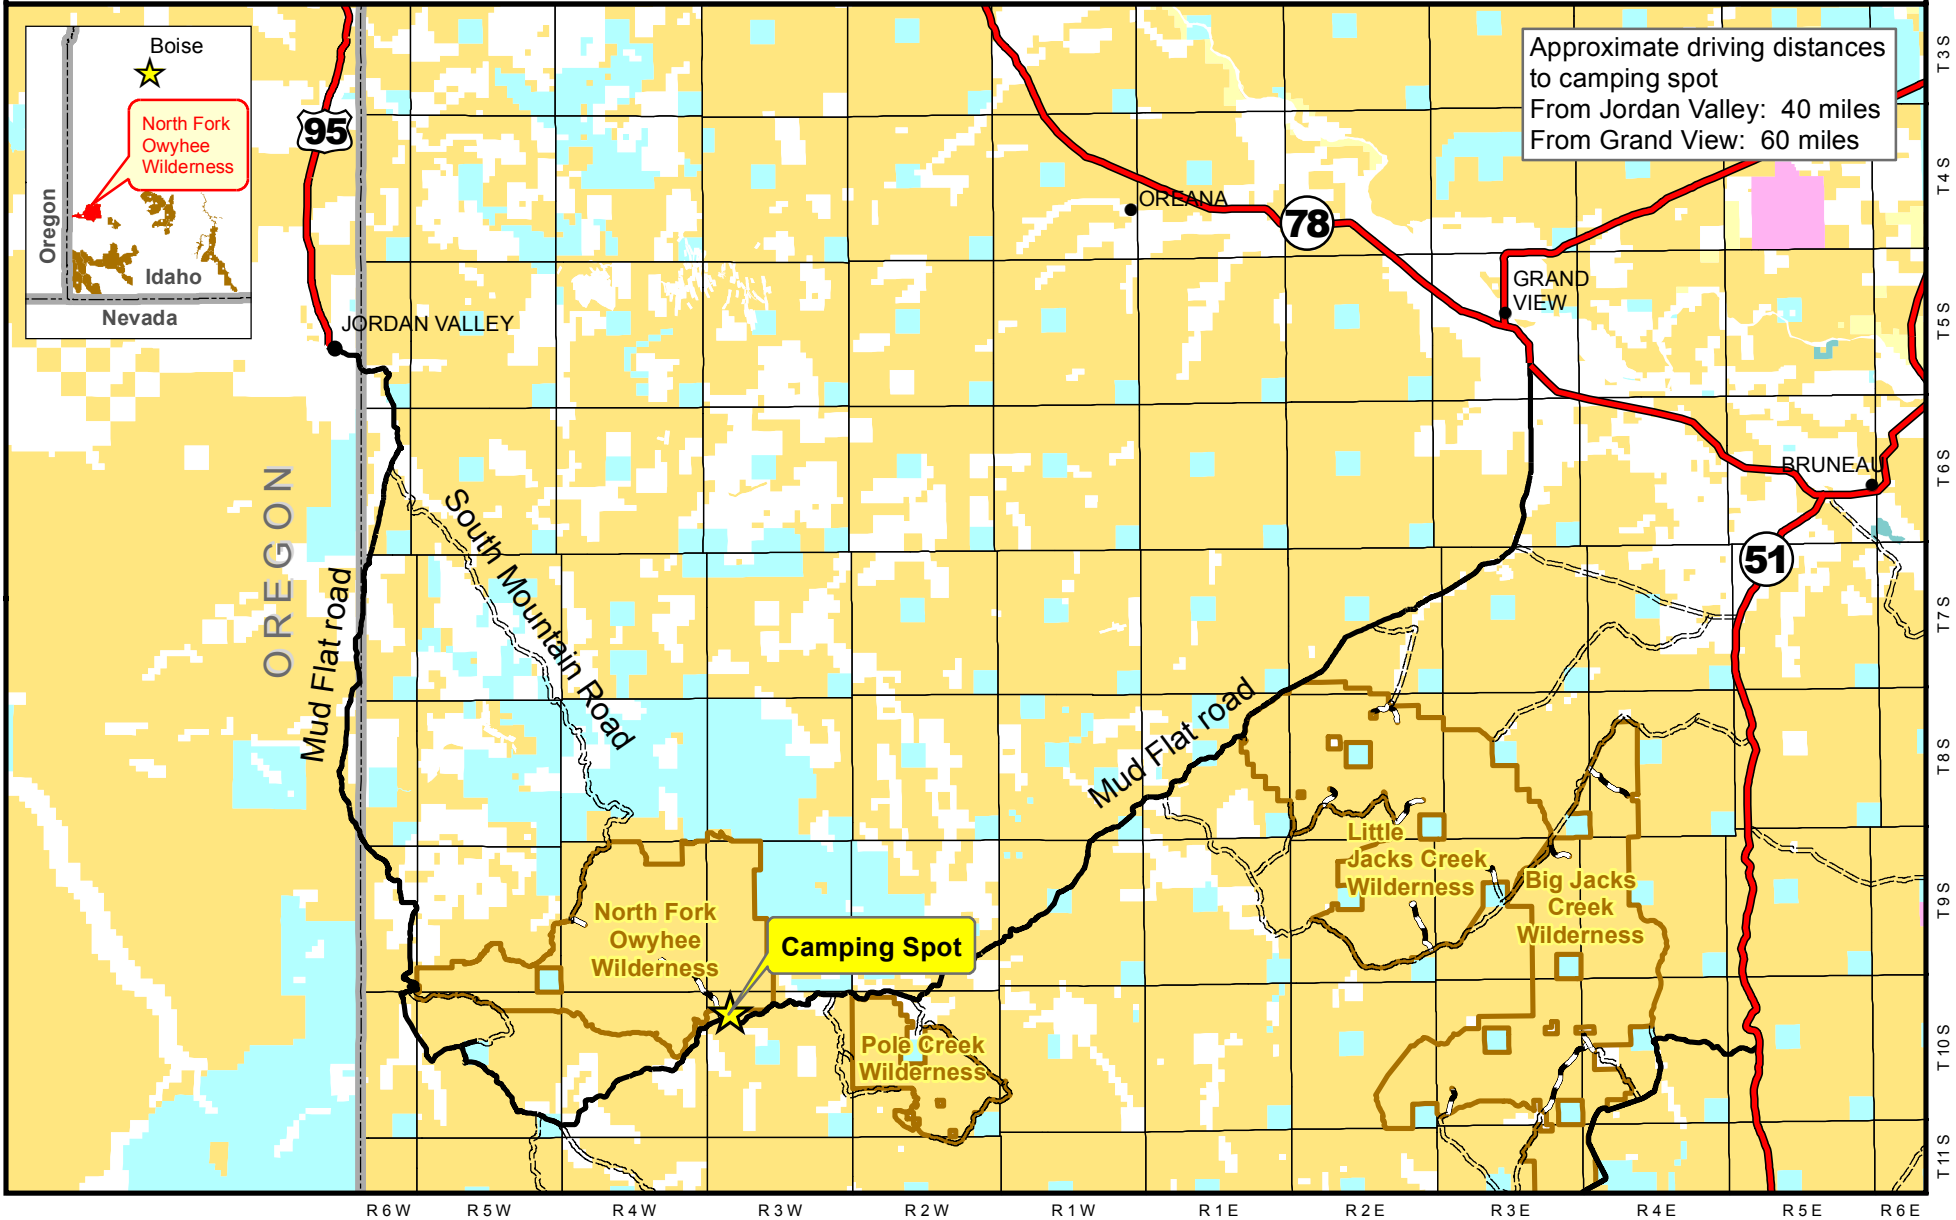

National Trails Day - Driving Map

Approximate driving distances to camping spot
 From Jordan Valley: 40 miles
 From Grand View: 60 miles

U.S. Department of the Interior
 Bureau of Land Management, Idaho
 Boise District

Map Date: 3/28/2014

Legend

Roads and Trails

- Cherysystem Route
- Paved Road
- Improved Route
- Primitive Route
- Wilderness Boundary