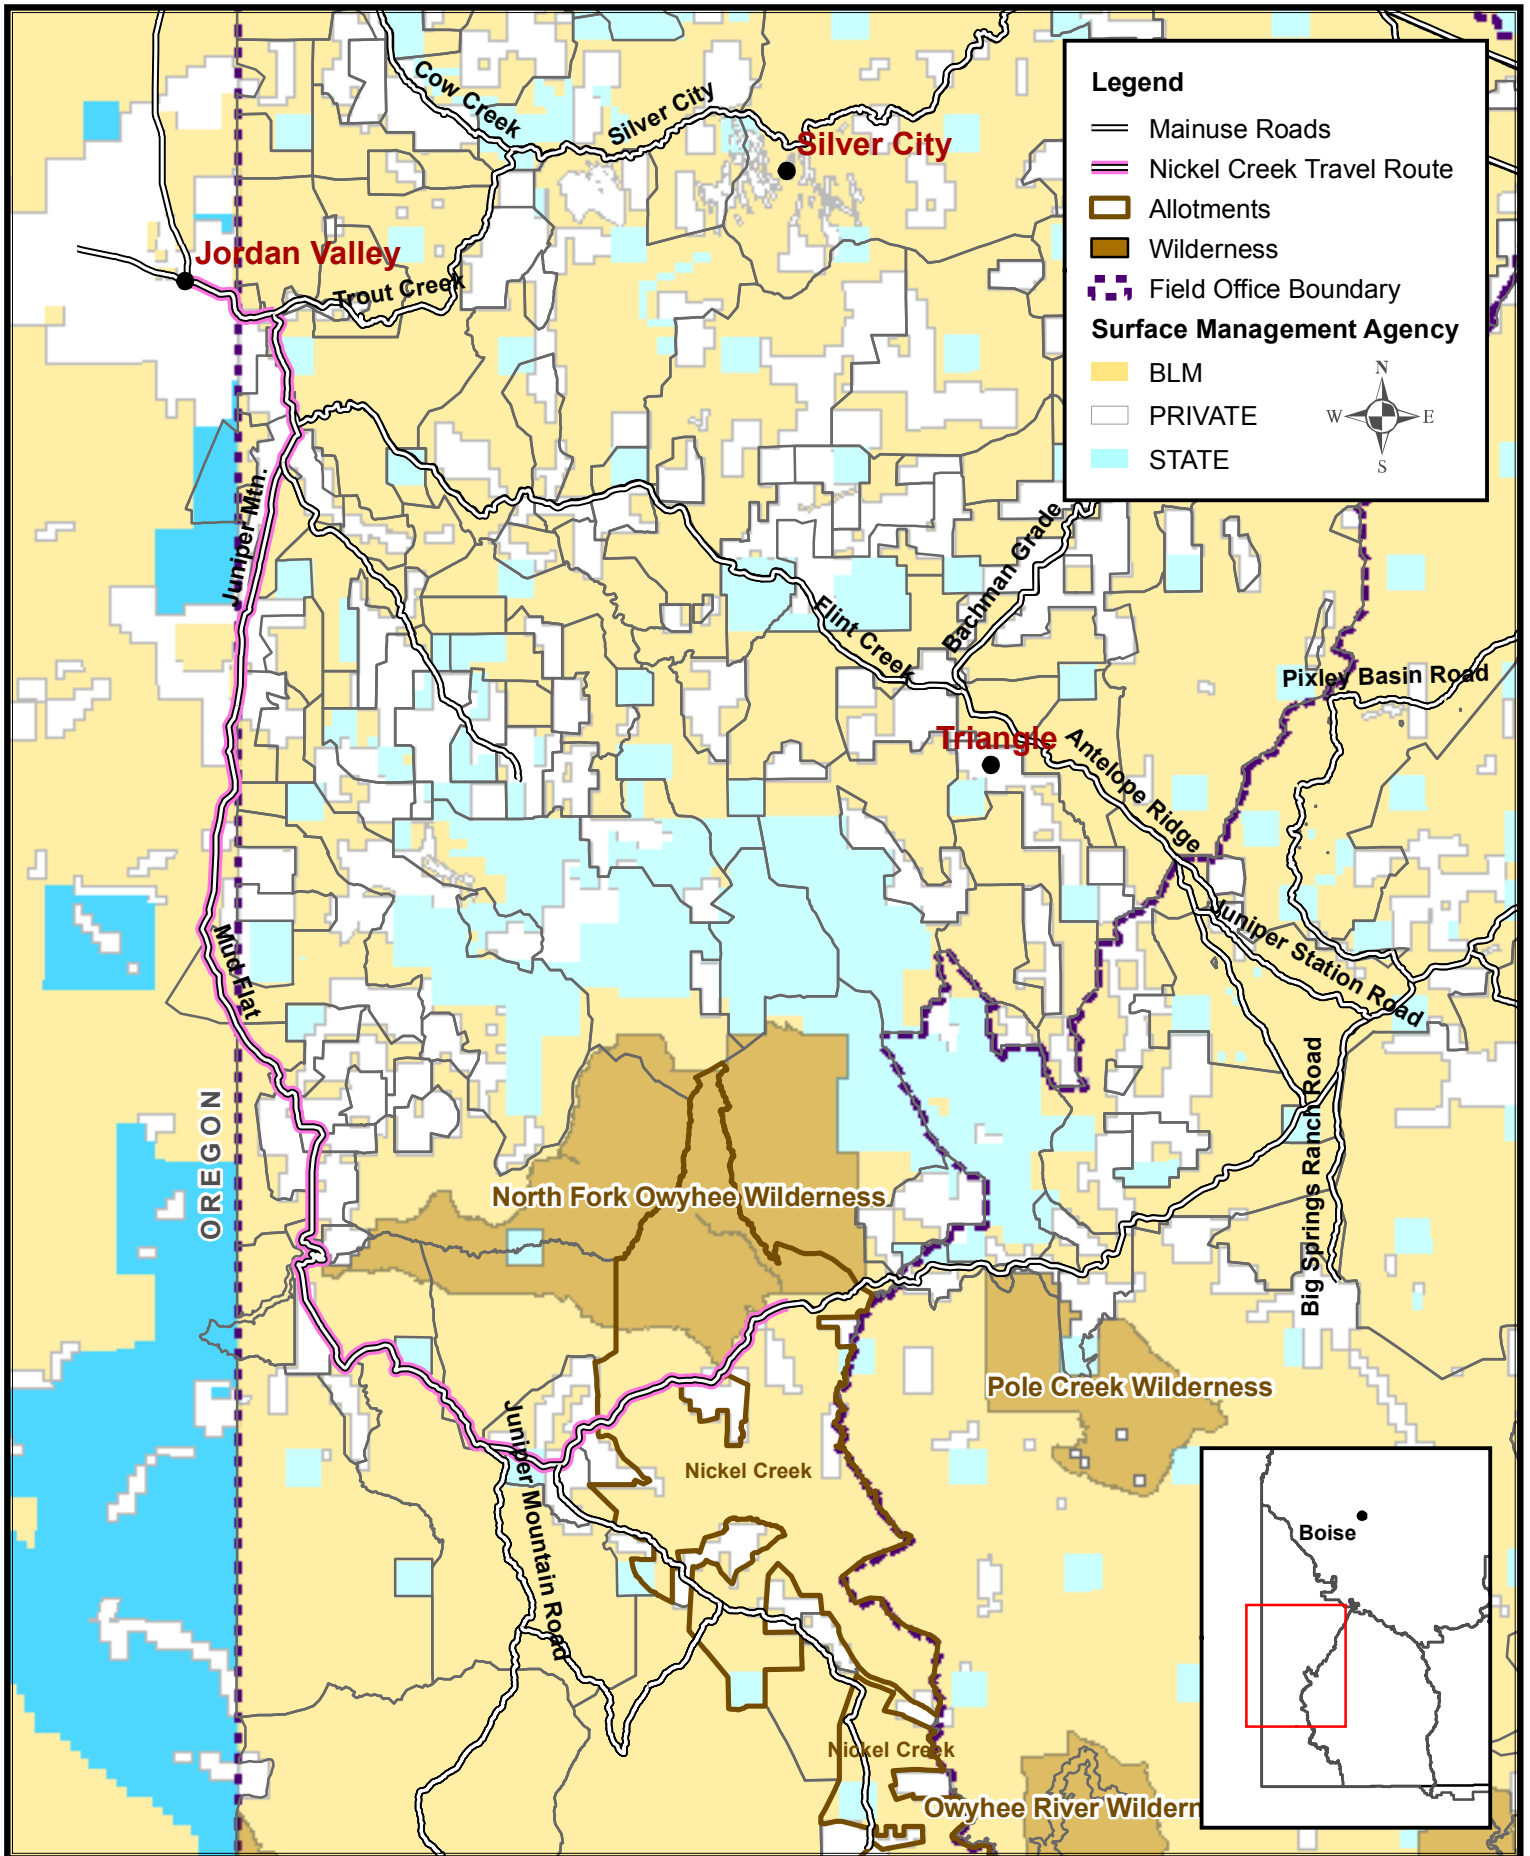

# Nickel Creek Fence Travel Map

The sources of the data are from Idaho-BLM Corporate Data, and the USGS.  
4/14/2011

No warranty is made by the Bureau of Land Management. The accuracy, reliability, or completeness of these data for individual use or aggregate use with other data is not guaranteed. The following (map) cannot be made Section 508 compliant. For help with its data or information, please contact the BLM Idaho State Office Webmaster at 208-373-4000