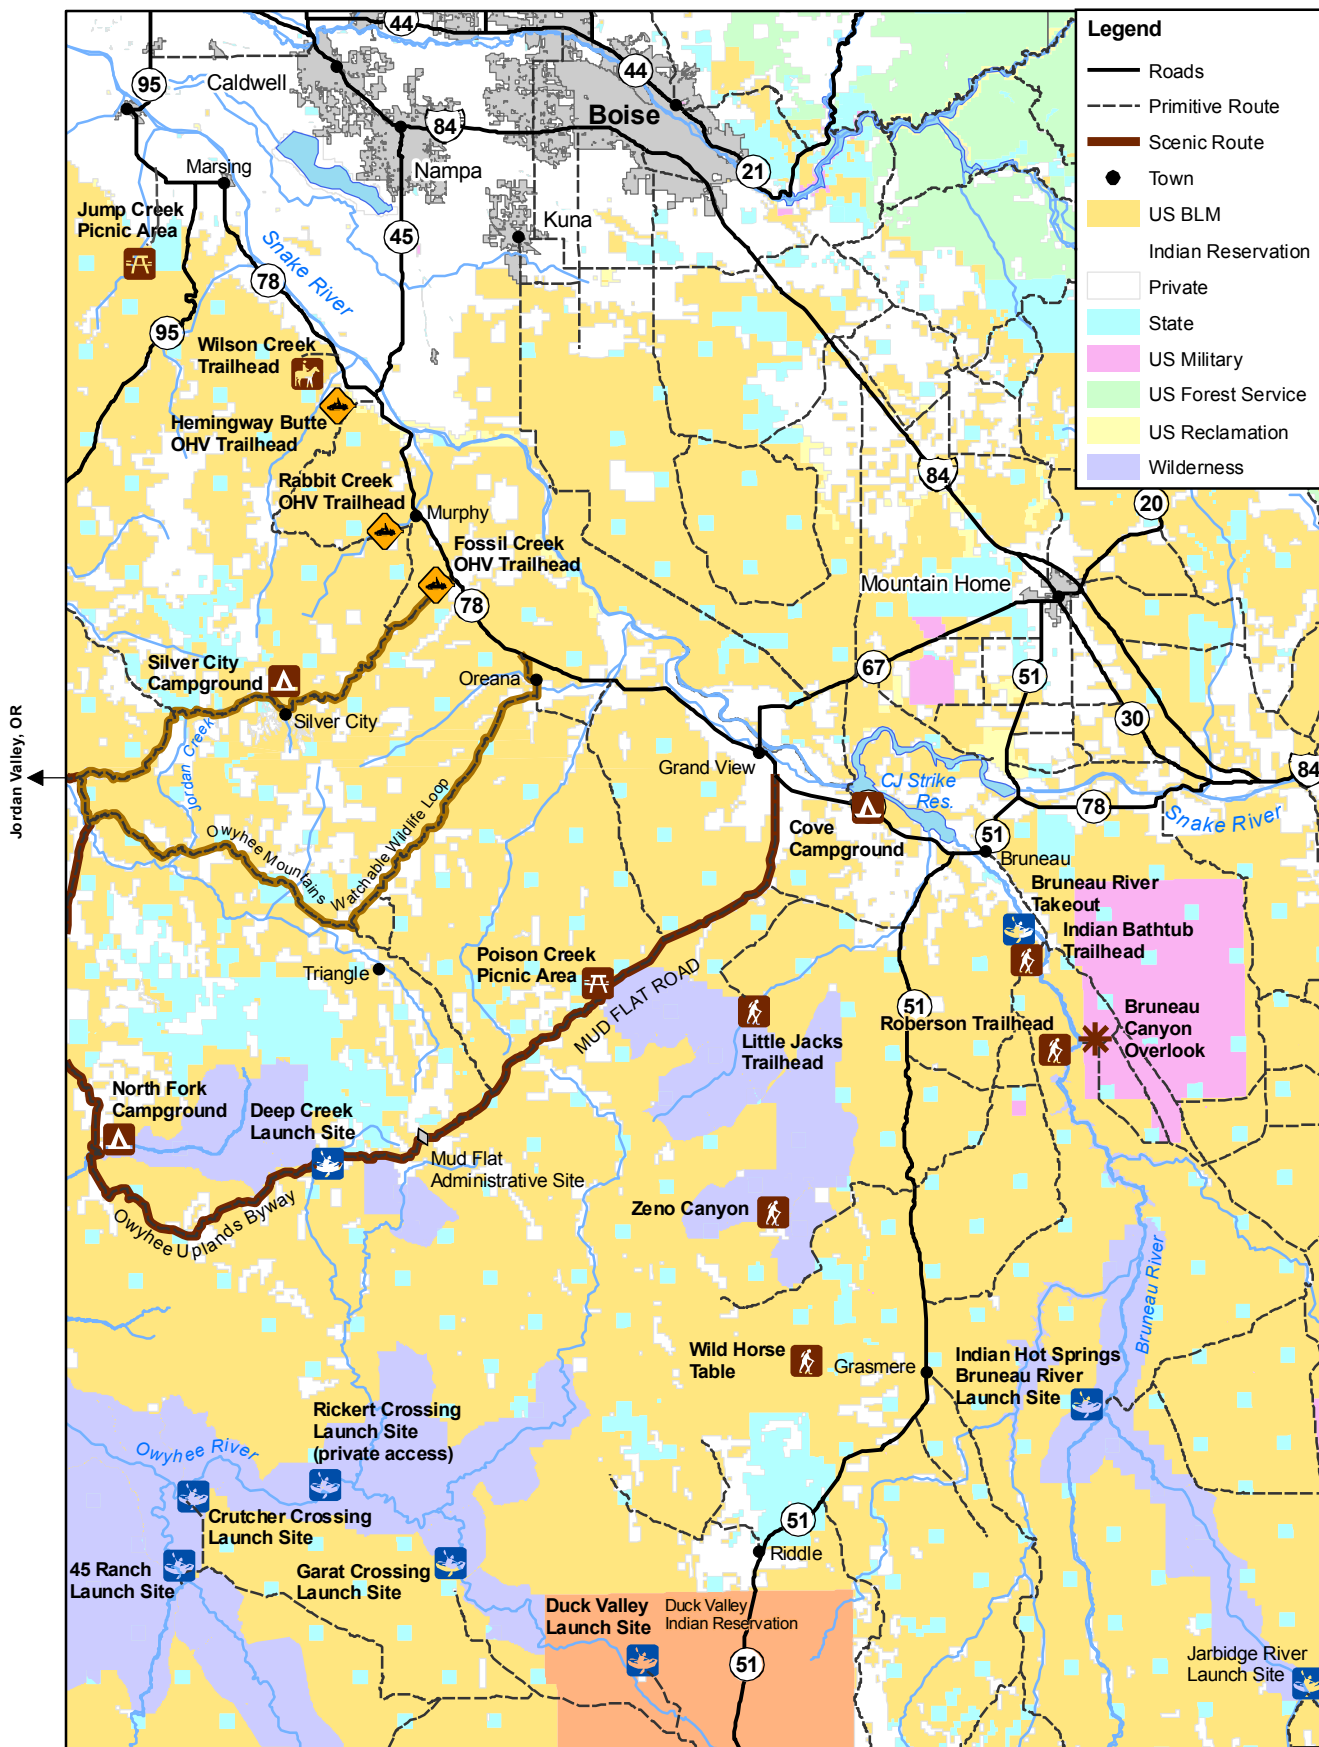

# Owyhee and Bruneau BLM Recreation Sites

No Warranty is made by the Bureau of Land Management. The accuracy, reliability, or completeness of these data for individual use or aggregate use with other data is not guaranteed.